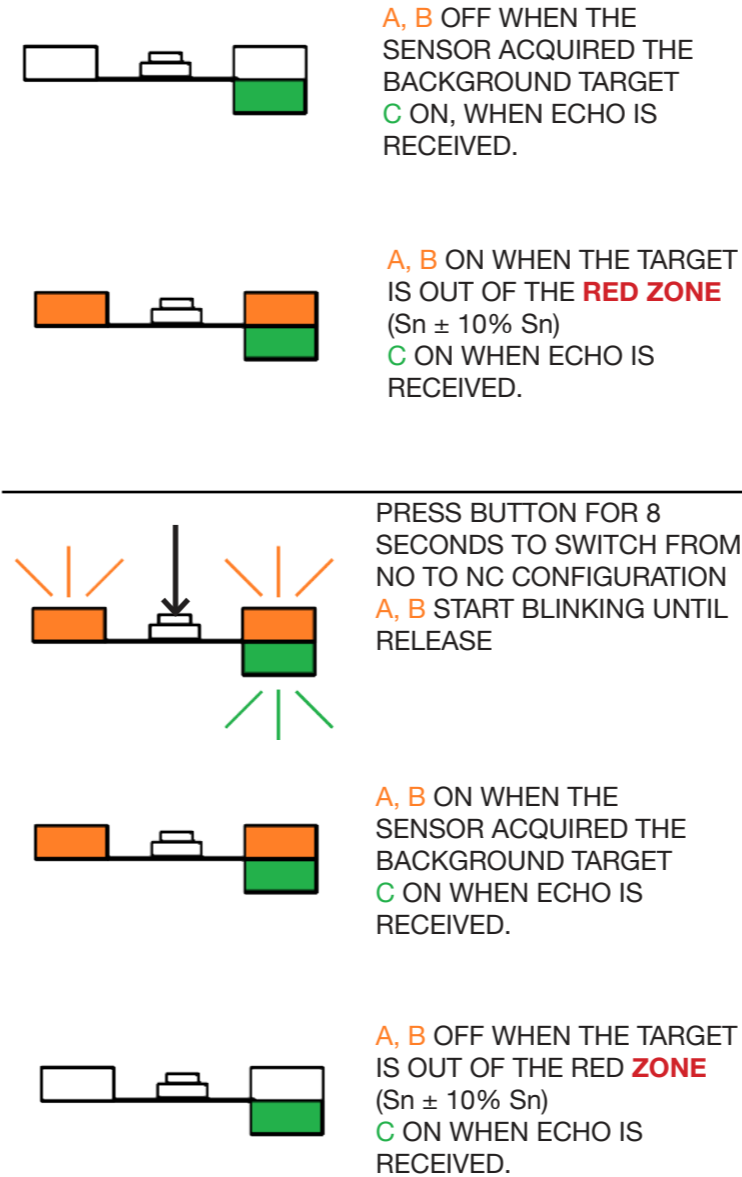

single digital output

USR-M18#S-T#S Created: 08/09/2016

M18 LEDs

TEACH OPTIONS

RECALL FACTORY PARAMETERS

TEACH WITHOUT TARGET

A, B, C ON, BLINKING 5 TIMES TOGETHER

CONFIGURATION STATE

OUTPUT STATE