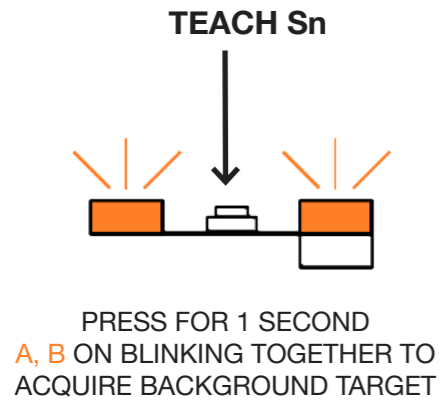

single digital output

USR-M18#S-T#S Created: 08/09/2016

M18 LEDs

TEACH OPTIONS

RECALL FACTORY PARAMETERS

TEACH WITHOUT TARGET

A, B, C ON, BLINKING 5 TIMES TOGETHER

CONFIGURATION STATE

OUTPUT STATE