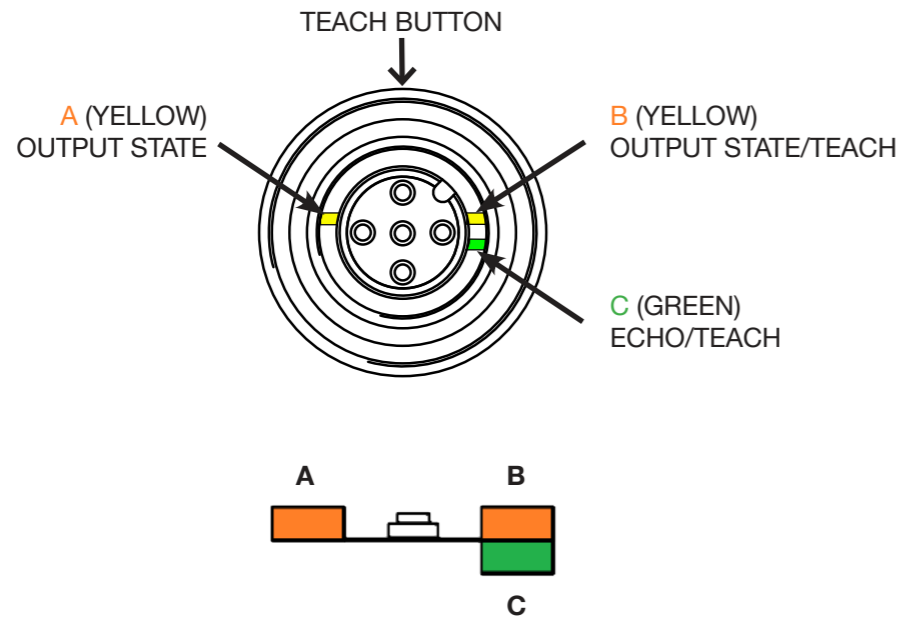

single digital output

USR-M18#S-T#S Created: 08/09/2016

M18 LEDs

TEACH OPTIONS

RECALL FACTORY PARAMETERS

TEACH WITHOUT TARGET

A, B, C ON, BLINKING 5 TIMES TOGETHER

CONFIGURATION STATE

OUTPUT STATE